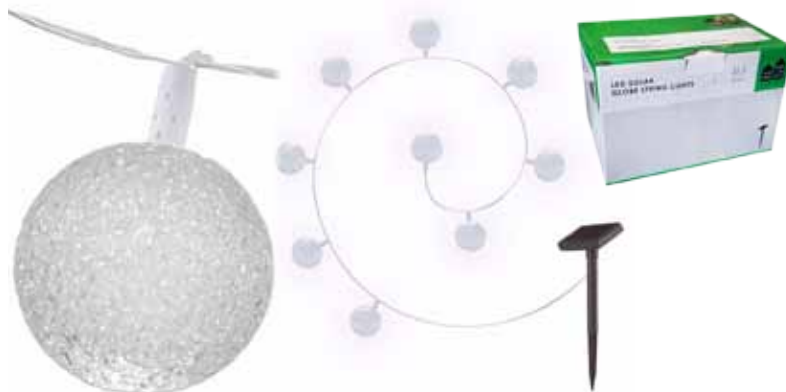

**HOME MAISON™
23' 4" (7.1M) LED
SOLAR GLOBE STRING
(9 LIGHTS)**

$9.99 | RETAIL $29.99

AE SOLARGLOBE

2 modes - solid or flashing light.
Extra long string to hang almost
anywhere - on deck railings,
trees, etc. Plastic construction.
Monocrystal solar panel, 9
white LEDs (1.25 lumens),
1 x AA rechargeable Ni-MH
battery, up to 8h run time.
Globe: 2.36" D. Retail box.
Model 052-4081-8.
90-Day Warranty