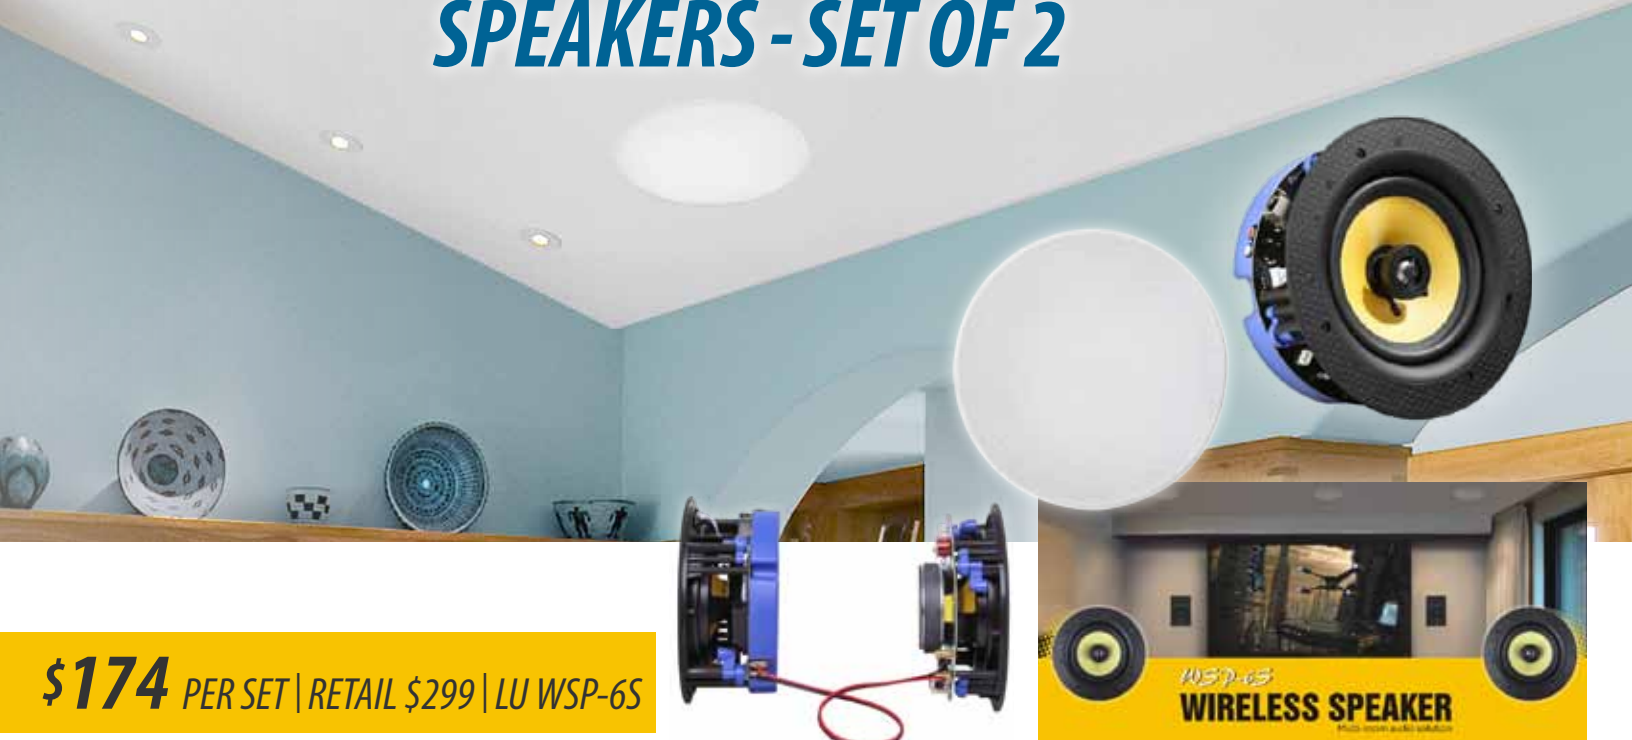

# WIFI IN-WALL OR IN-CEILING SPEAKERS - SET OF 2

Enjoy wireless music playback controlled by your smartphone, tablet, or ITV4A box. Simple to install in ceiling, wall or eaves! Create & control multiple zones within your home or retail store - play the same or different music from each set of speakers. Use the SmartSonix app or an app of your choice. Compatible with Wifi, ethernet or RCA for multiple playback options. Includes 2 speakers - 1 x 60W amplified active speaker & 1 x passive speaker (24V low voltage speakers require no permits or special wire). Easy to replace existing speakers - use existing speaker wire as the power wire. Active speaker has L&R outputs to connect to the passive speaker with speaker wire. The speakers also function as access points once joined to your Wifi/ethernet network (extends your Wifi). Set to max or 50% reduced volume with a manual switch on the speaker face - ideal for retail spaces or restaurants where people are talking. The volume of each speaker can be controlled as well as creating a left, right, or stereo channel; aimable centre speaker. Removable magnetic white grill (paintable) to access controls/Wifi buttons. Use your existing Wifi signal (no internet required) - no extra routers required unless you want a separate music network