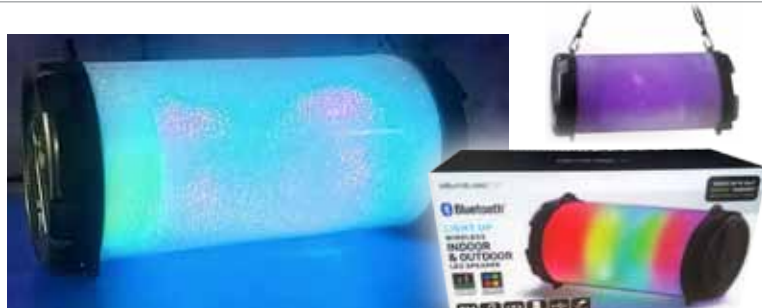

SOUNDLOGIC™ XT BLUETOOTH LIGHT-UP LED INDOOR & OUTDOOR SPEAKER

$24.90 EACH | RETAIL $49.95 | MW LEDSPKAKER

- Multi-colour lights pulse to the beat
- LEDS light up when turned on
- Built-in subwoofer
- FM radio
- Built-in rechargeable battery - USB charge cable included
- Micro SD card & USB ports
- AUX input (3.5mm AUX cable included)
- On-board controls include: Previous/Next Track, Play/Pause
- Shoulder strap
- Model # LOS-6/0564
- Dimensions: 9.8" L x 4.5" W x 5" H, 1.44lbs.