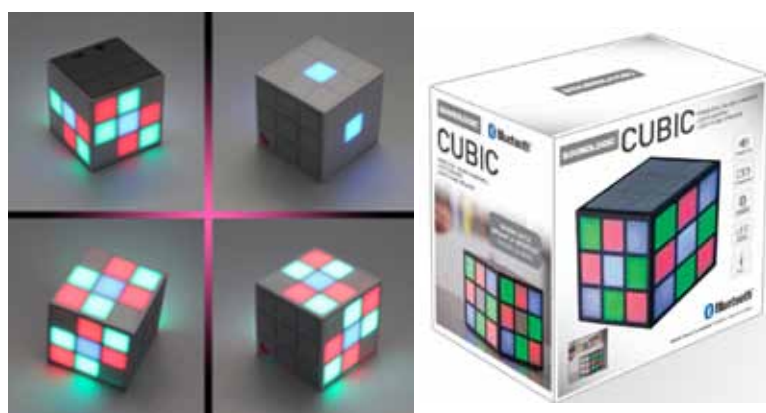

SOUNDLOGIC™ BLUETOOTH® CUBIC COLOUR-CHANGING LED FLASHING LIGHT CUBE SPEAKER

$19.25 EACH | RETAIL $39.99 | MW CUBICSPKR
• Stream music wirelessly via Bluetooth® from smartphones & tablets
• Multicoloured lights • Built-in rechargeable battery (micro USB cable included) • Built-in 360° animated light show • Built-in AUX 3.5mm jack (cable included) • Case Pack: 12 • Model: WLCS-12/0836