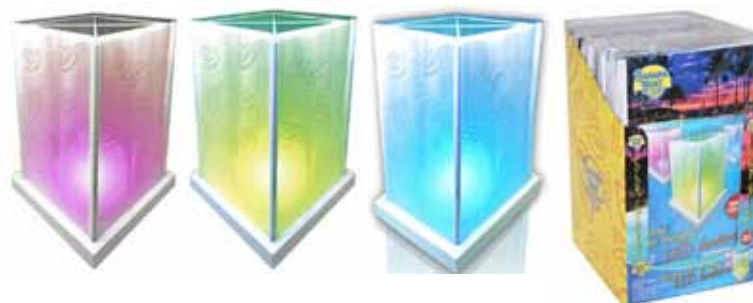

BANANA BOAT FLOATING COLOUR CHANGING MULTICOLOUR LED LANTERN

$2.85 EACH | RETAIL $8.99 | CSS FLOATLANTE

Perfect for entertaining, in or out of the pool, pond etc. Auto shut-off to conserve battery life after 2.5h. Seamlessly scrolls through a rainbow of colors. Requires 2 CR2032 batteries (included). Model # BBCHLAN100. Contained Battery Type: Lithium. Assembled Product Dimensions (L x W x H): 1" x 6.38" x 6.69". Also available in display packs of 10pcs. 90-Day Warranty