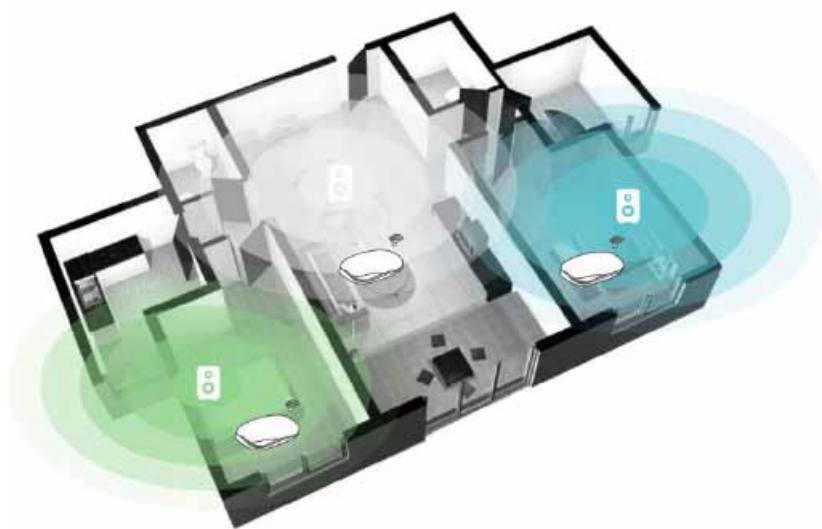

CREATE A CUSTOM HOME AUDIO NETWORK CONTROLLED FROM A SMARTPHONE WITH MULTIPLE TECH CONNECT RECEIVERS!

TES TECH CONNECT WIFI MUSIC STREAMING RECEIVER - WSR-1

$59 | RETAIL: $349 | LU WSR-1

- Turn your existing sound system into a wireless music streaming system over your WiFi!
- Also functions as a WiFi repeater - extend your WiFi signal coverage by up to 50' allowing you to daisy-chain multiple units
- Set it up for a multi-room system & stream the same or different music to separate rooms using the free SmartSonix app (compatible with iOS®, Android™, Windows®)
- Connect & control multiple units with the SmartSonix app, set an alarm to wake up to music or a sleep timer to turn off after an amount of time
- Compatible with Airplay® (iOS®), DLNA® (Android™), WiFi Direct® (Miracast™) to stream or use free paid apps like Spotify®, TunesIn, Tidal, etc.

HOW TO USE: You will need one Tech Connect per stereo device you wish to connect. Each unit requires USB power either from a USB port or USB wall adapter. It connects to any stereo device that has a 3.5mm AUX line-in input. If your device only has composite (RCA) inputs, you can use a 3.5mm to RCA adapter (sold separately). On your smartphone, tablet or even your ITV4A box, download the free SmartSonix app from the App Store®, Google Play™, or Microsoft® Store. Power on each unit & open SmartSonix. Press the seek button on the WiFi device (one at a time if you have more than one device) and the device will appear in the app through your WiFi network provided it is within WiFi range. You can now name any of your connected devices such as "Living Room", "Kitchen", etc. Once your devices are connected, you can now use SmartSonix to select one of the many music options including TunesIn to enjoy internet radio, other web-based streaming sources, or your music collection stored on your device. You can control also the volume of each device separately through the SmartSonix app. You can go to each device & set the maximum volume as desired & SmartSonix will not adjust louder than your setting. If you set SmartSonix to play a station & then close the app, the Tech Connect will stay connected to the last played station.

SPECIFICATIONS: WiFi: IEEE802.11b, IEEE802.11g, IEEE802.11n. Compatible Formats: AAC LC/LTP, HE-ACCv1, HE-ACCv2, AMR-NB, AMR-WB, FLAC, MP3, Vorbis, PCM/WAV, ALAC. Input: 1 x Analog Audio, 1 x RJ45. Output: 1 x Analog Audio. Power Input: Mini USB 5V. Dimensions: 4.6" x 3.75" x 0.9". Includes: WiFi streamer, 3.5mm AUX cable, & USB cable.