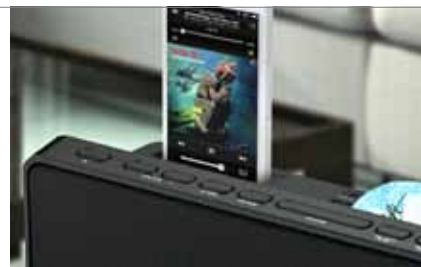

## ITEK BLUETOOTH® LIGHT-UP MUSIC MAN

**\$10.50 EACH** | RETAIL: \$19.99 | MW MUSICMAN

- Lights up with music playing • Stream & play music wirelessly via Bluetooth • Carabiner to clip onto almost anything • Built-in rechargeable battery • USB charge cable included • 1.75" W x 2.75" H x 1.5" D • Model #: LMM-12/0560 • Display Pack: 12