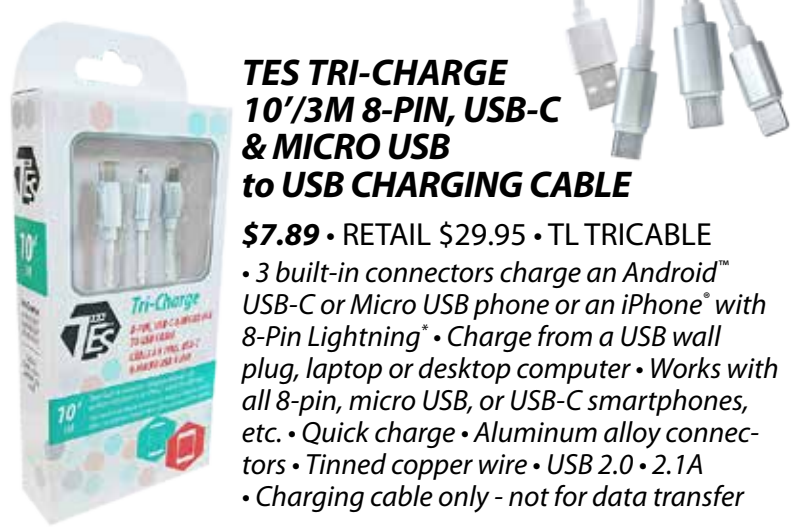

TES TRI-CHARGE 10'/3M 8-PIN, USB-C & MICRO USB to USB CHARGING CABLE

$7.89 • RETAIL $29.95 • TL TRICABLE
• 3 built-in connectors charge an Android™ USB-C or Micro USB phone or an iPhone® with 8-Pin Lightning® • Charge from a USB wall plug, laptop or desktop computer • Works with all 8-pin, micro USB, or USB-C smartphones, etc. • Quick charge • Aluminum alloy connectors • Tinned copper wire • USB 2.0 • 2.1A
• Charging cable only - not for data transfer

Apple is not responsible for the operation of this device or its compliance with safety and regulatory standards. iPhone® is a trademark of Apple Inc. Lightning is a trademark of Apple Inc. Android is a trademark of Google Inc. iPhone est une marque déposée de Apple Inc. Lightning est une marque déposée de Apple Inc. Android est une marque déposée de Google Inc.