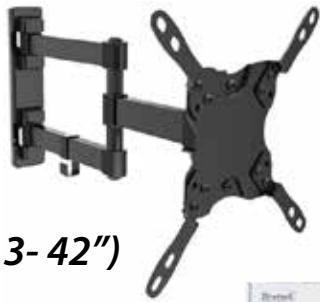

BRATECK LP22-48T ANTI-THEFT TILTING TV MOUNT (37-70")

#3560-416
LU LP22-48T

- Compatible VESA Sizes: 200mm x 200mm, 300x300, 400x200, 400x400, 600x400, 800x400
- Tilt: -15°~+10°
- TV to Wall: 59mm/2.35"
- Load Capacity: 45kgs/99lbs
- **CASE PACK: 4**

BRATECK LP59-46F FIXED ANTI-THEFT HEAVY DUTY FOLDING* TV MOUNT (37-80")

#3560-000 LU LP59-46F

- VESA: 200mm x 200mm, 300 x 200, 300 x 300, 400 x 200, 400 x 300, 400 x 400, 600 x 400 • Foldable design reduces shipping cost & maximizes shelf space • Anti-theft locking hole - padlock required (not included)
- Auto spring locks with quick release cords • TV to Wall: 29mm/1.1"
- Bubble level included • Load Capacity: 70kg/154lbs • **CASE PACK: 8**

BRATECK LCD-503A FULL-MOTION TV MOUNT (23-42")

#3560-411 LU LCD-503A

- Compatible VESA Sizes: 75mm x 75mm, 100x100, 200x100, 200x200
- Tilt: -20°~+20° • Swivel: 180° • TV to Wall: 100-470mm/3.94"-18.51"
- Load Capacity: 30kgs/66.14lbs • **CASE PACK: 5**

**BRATECK
LDA21-223
FULL-MOTION
TV WALL MOUNT (13- 42")**

#3560-426 LU LDA21-223

- VESA: 75mm x 75mm, 100 x 100, 200 x 100, 200 x 200
- Tilt: -12°~+5° • Swivel: -90°~+90°
- TV to Wall: 60mm-360mm/2.4"-14.2"
- Load Capacity: 20kgs/44lbs
- **CASE PACK: 8**